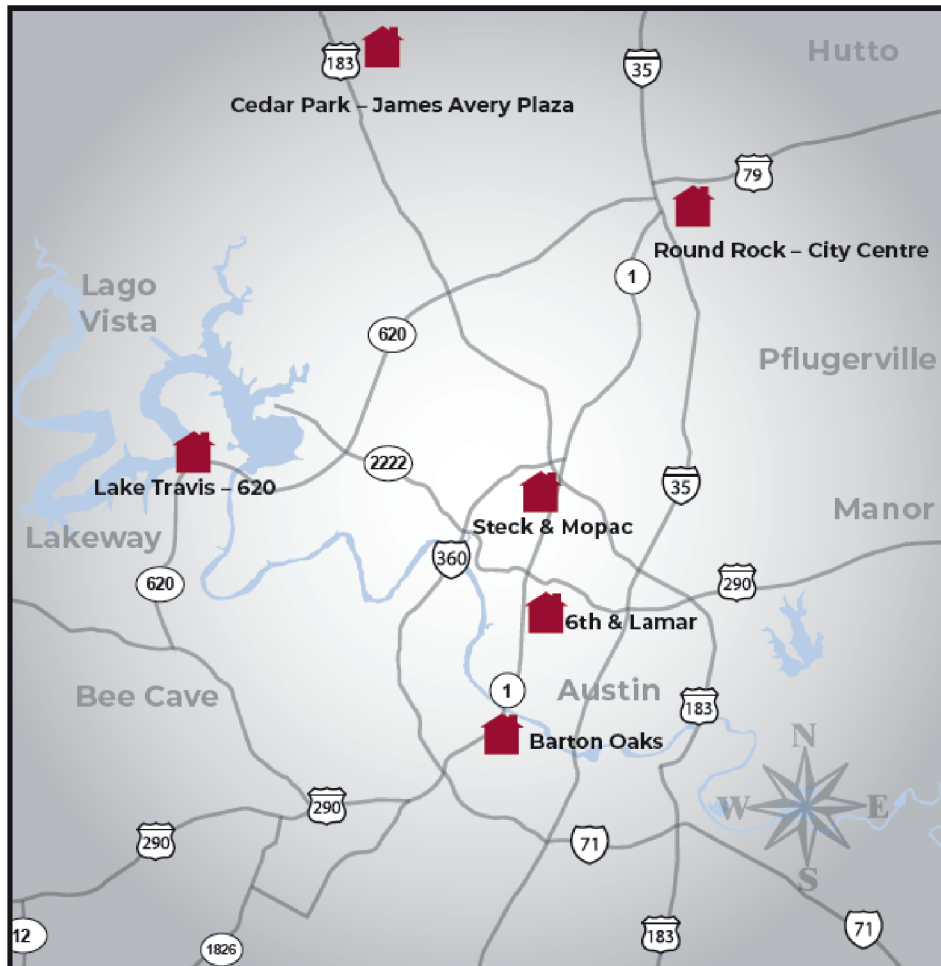

TRUST OUR TEAM TO GUIDE YOU IN THE RIGHT DIRECTION.

Convenient Central Texas Locations

6th and Lamar

524 N Lamar Blvd.
Ste 200
Austin, TX 78703
(512) 472-8421 main
(512) 478-6038 fax

Cedar Park at

James Avery Plaza
6300 183A Frontage Rd
Ste 280
Cedar Park, TX 78641
(512) 254-7678 main

Round Rock – City Centre

559 S IH-35
Ste 300
Round Rock, TX 78664
(512) 582-4900 main
(512) 857-1148 fax

Barton Oaks

901 S MoPac Expy
Bldg III, Ste 100
Austin, TX 78746
(512) 472-9231 main
(512) 472-3101 fax

Lake Travis – 620

1313 Ranch Rd 620 S
Ste 101
Lakeway, TX 78734
(512) 263-5651 main
(512) 263-5800 fax

Steck and Mopac

8200 N Mopac Expy
Ste 100
Austin, TX 78759
(512) 795-8434 main
(512) 795-9062 fax

stewart.com/austin

— TITLE —
© 2023 Stewart. All rights reserved.