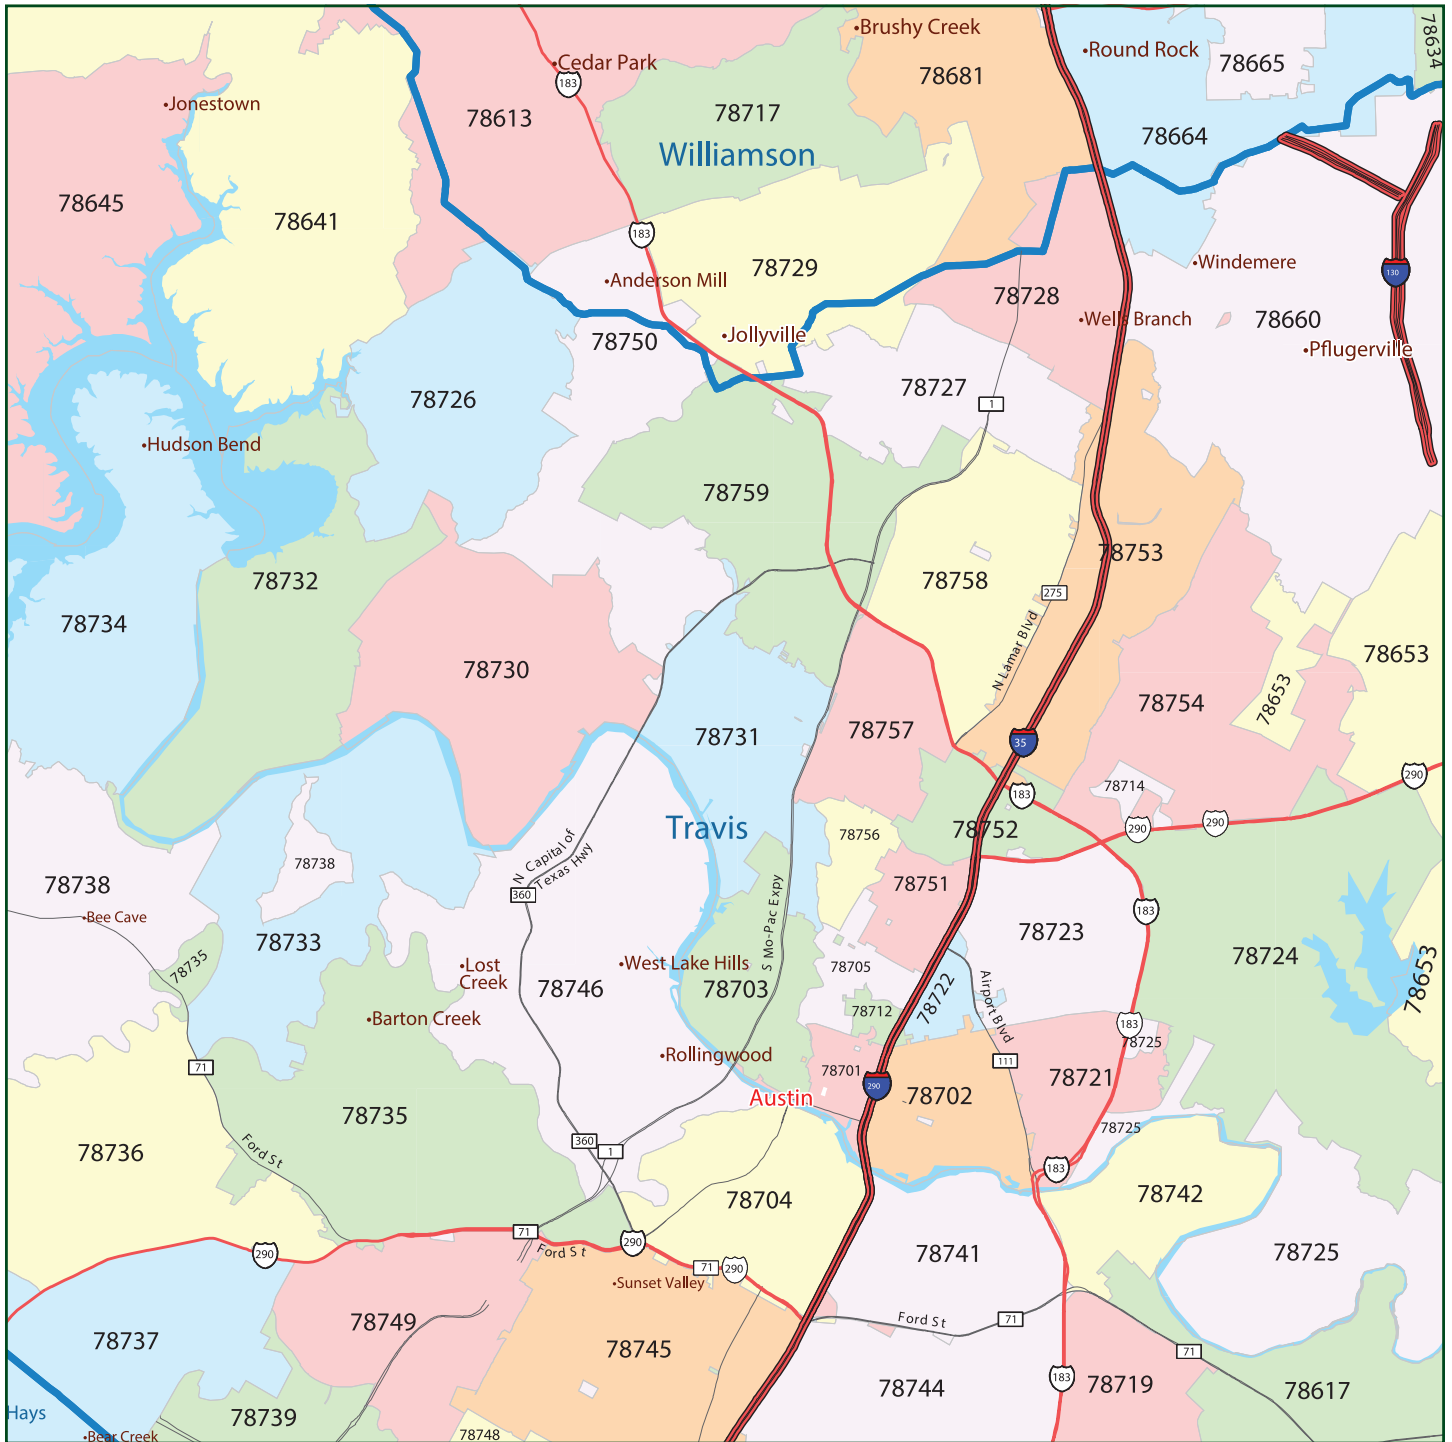

Austin Zip Codes

Key
County US Interstate US Highway State Highway

Central Texas Zip Codes

Key

County
 US Interstate
 US Highway
 State Highway

Maps include ZIP Code boundaries, county boundaries, and highways. ZIP Codes are shaded in one of 5 colors, for easier differentiation between nearby ZIPs. Where possible, ZIP codes will also be labeled with the city name. Box-level or "point" ZIP Codes will not appear. Some labels may overlap. Highways will be colored red or black and labeled with appropriate shields. In cases where a highway changes into a non-highway classified road, the highway may appear to "end". The map legend will include symbols, colors, and labels for all map elements. Any duplication, digital or paper, in whole or in part must retain copyright information.