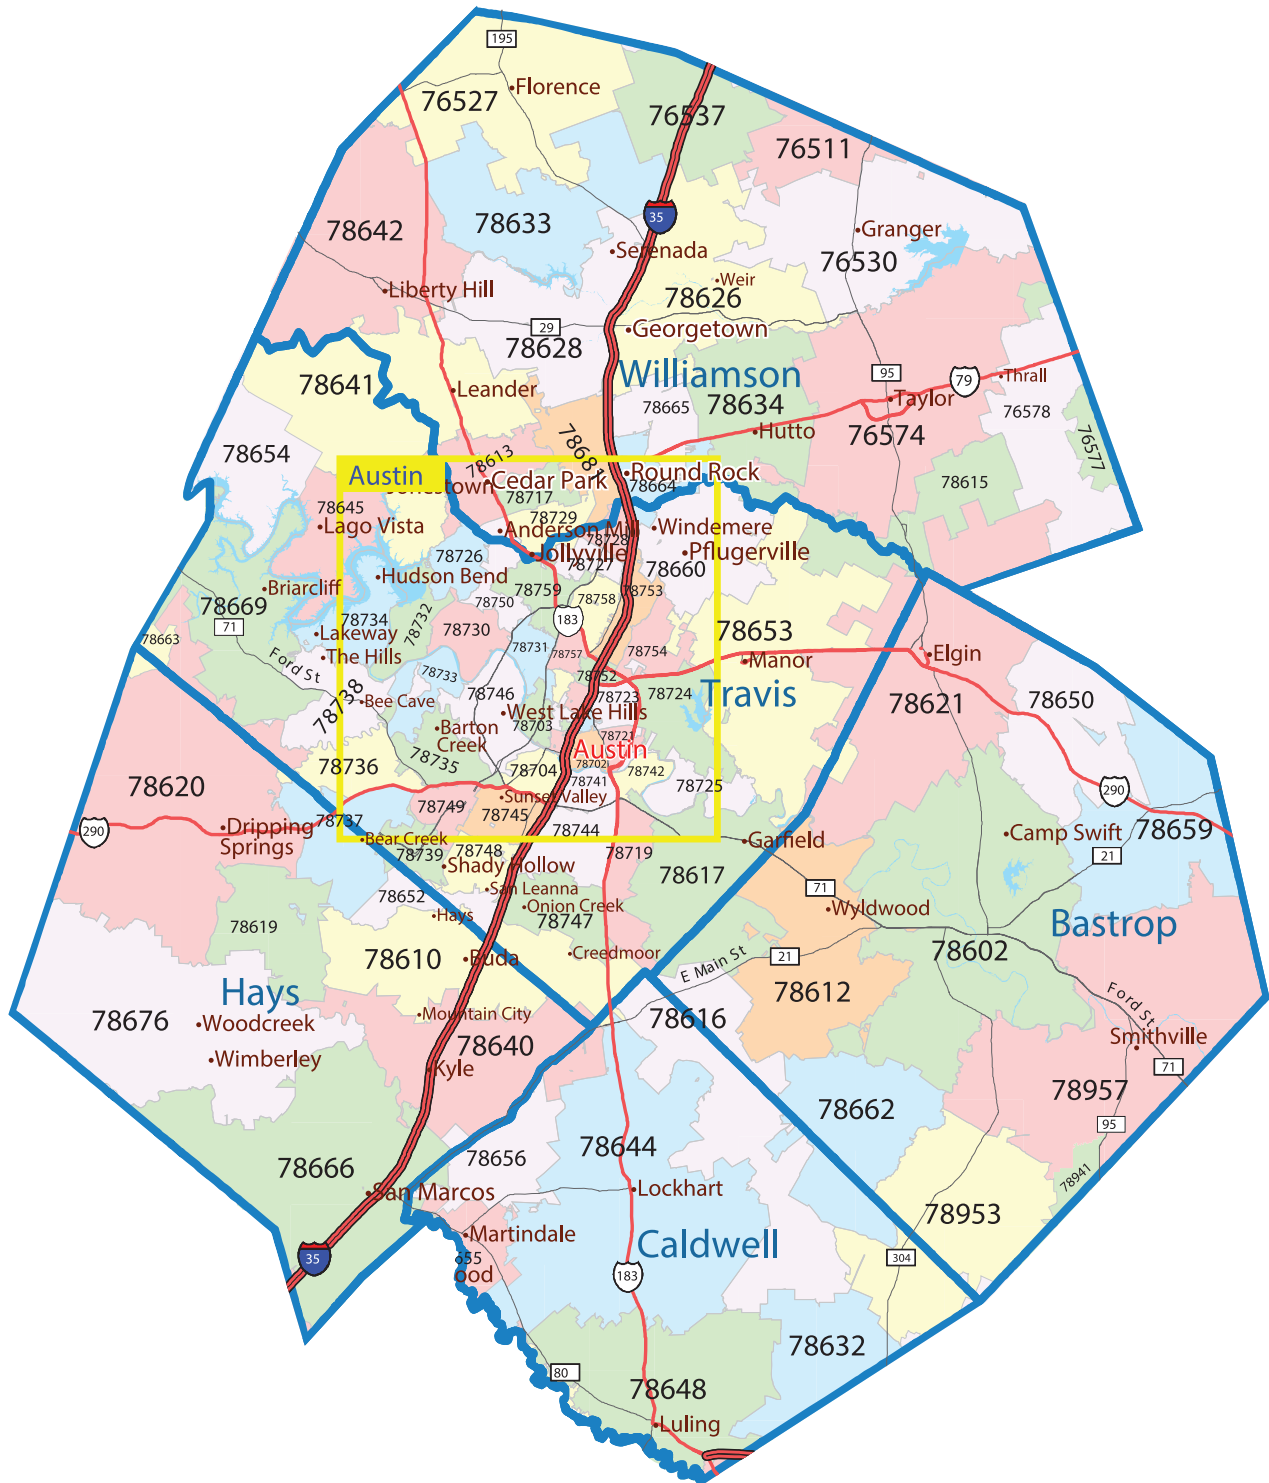

Austin Zip Codes

Key
County US Interstate US Highway State Highway

Central Texas Zip Codes

Key

County
 US Interstate
 US Highway
 State Highway

Maps include ZIP Code boundaries, county boundaries, and highways. ZIP Codes are shaded in one of 5 colors, for easier differentiation between nearby ZIPs. Where possible, ZIP codes will also be labeled with the city name. Box-level or "point" ZIP Codes will not appear. Some labels may overlap. Highways will be colored red or black and labeled with appropriate shields. In cases where a highway changes into a non-highway classified road, the highway may appear to "end". The map legend will include symbols, colors, and labels for all map elements. Any duplication, digital or paper, in whole or in part must retain copyright information.